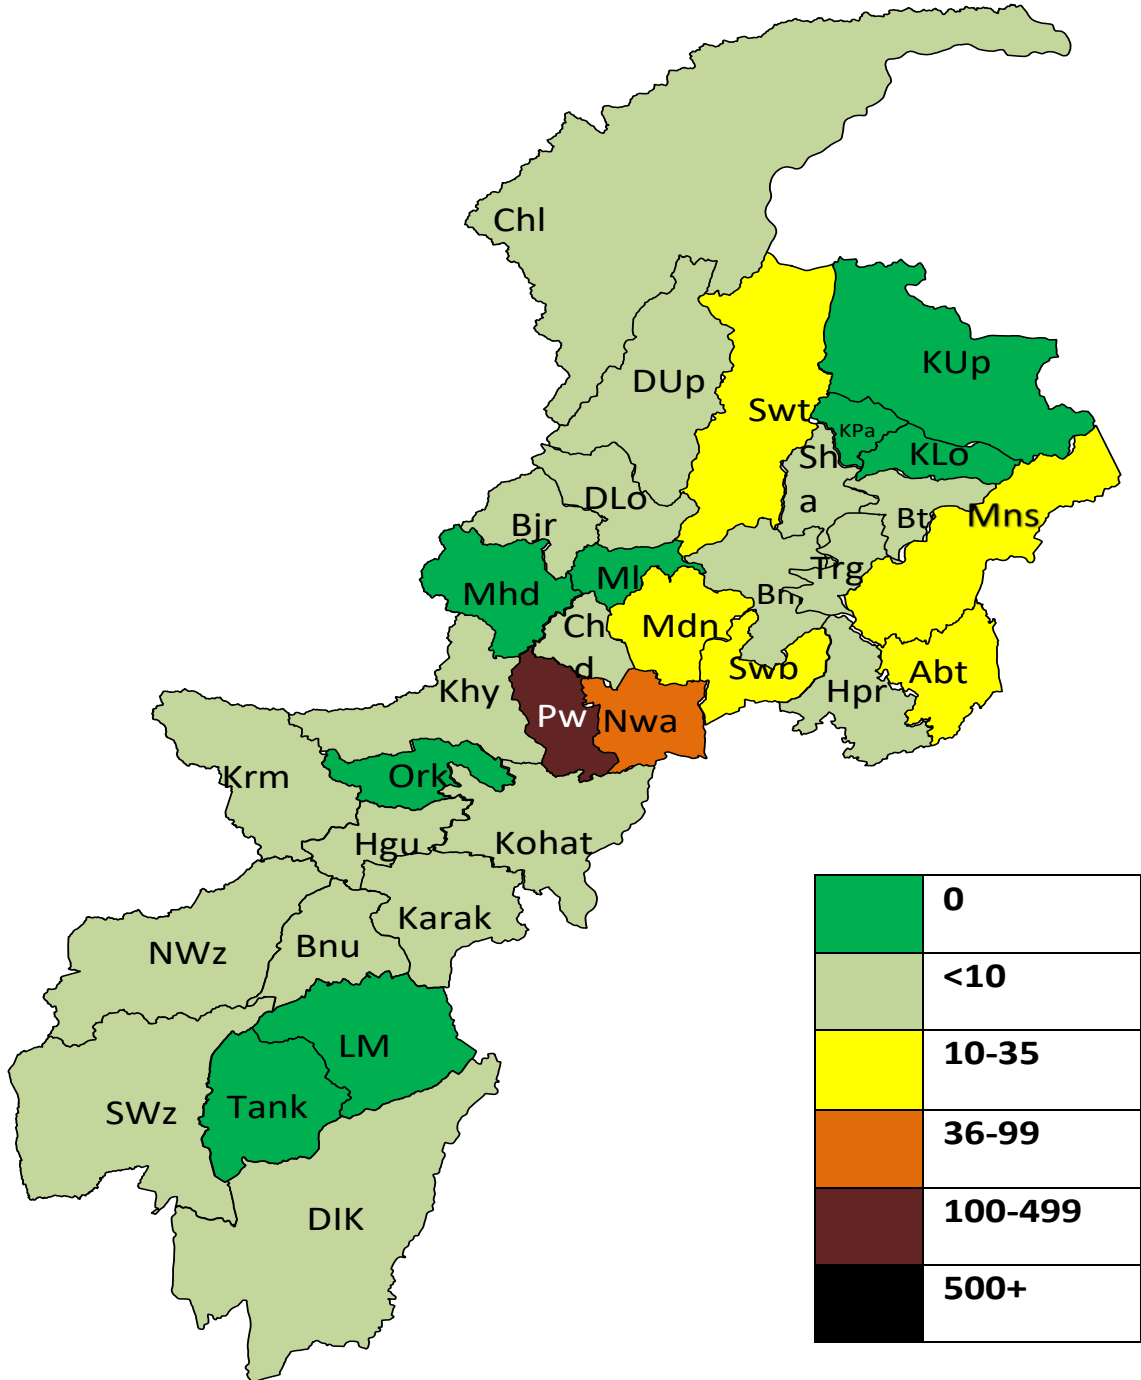

Khyber Pakhtunkhwa Corona Virus Disease COVID-19 Daily Update 19 April 2022

1. Snapshot figures for the day¹

387

Total Active Cases²

219397

Total Cases

08

New Cases Today

6323

Total Deaths

00

New Deaths Today

212687

Total Recovered

38

New Recoveries Today

4713372

Total Tests

5390

New Tests Today

1. Figures up to 12 Midnight on the 18th April 2022
2. Active cases = total cases till now – deaths – recoveries

Khyber Pakhtunkhwa Corona Virus Disease COVID-19 Daily Update 19 April 2022

2. Provincial Heatmap

Map colored by active cases

District
Total

Cases	
Total	24 hrs
219397	8

Deaths	
Total	24 hrs
6323	0

Recoveries
212687

Active Cases
387

Peshawar Division